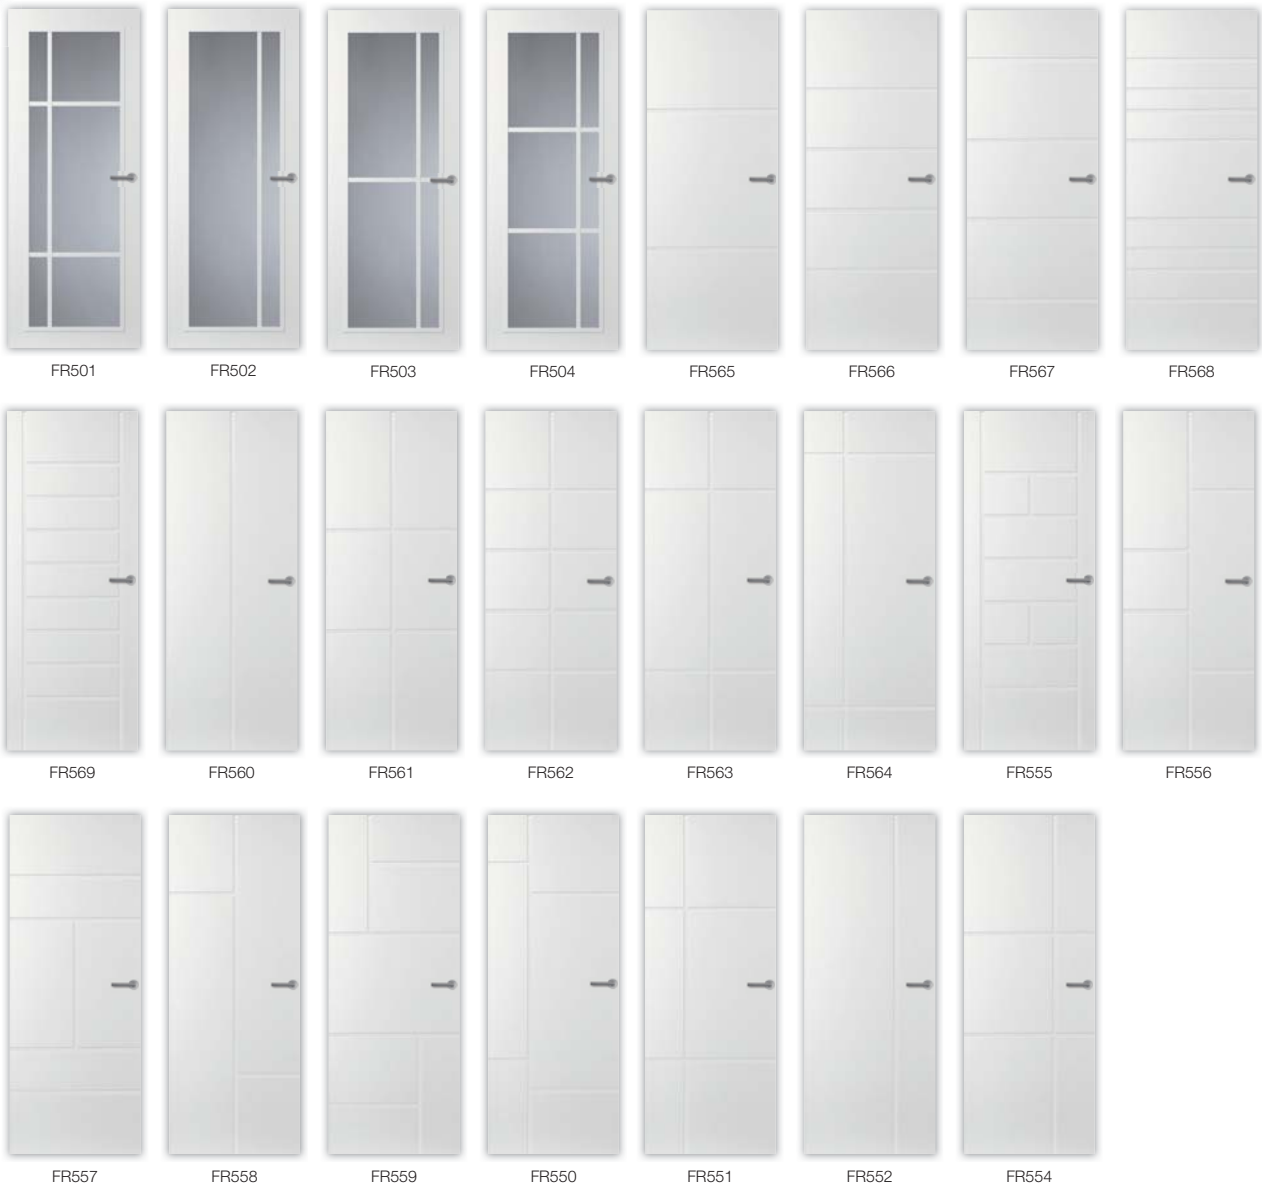

New!

Overview of the Frame doors.