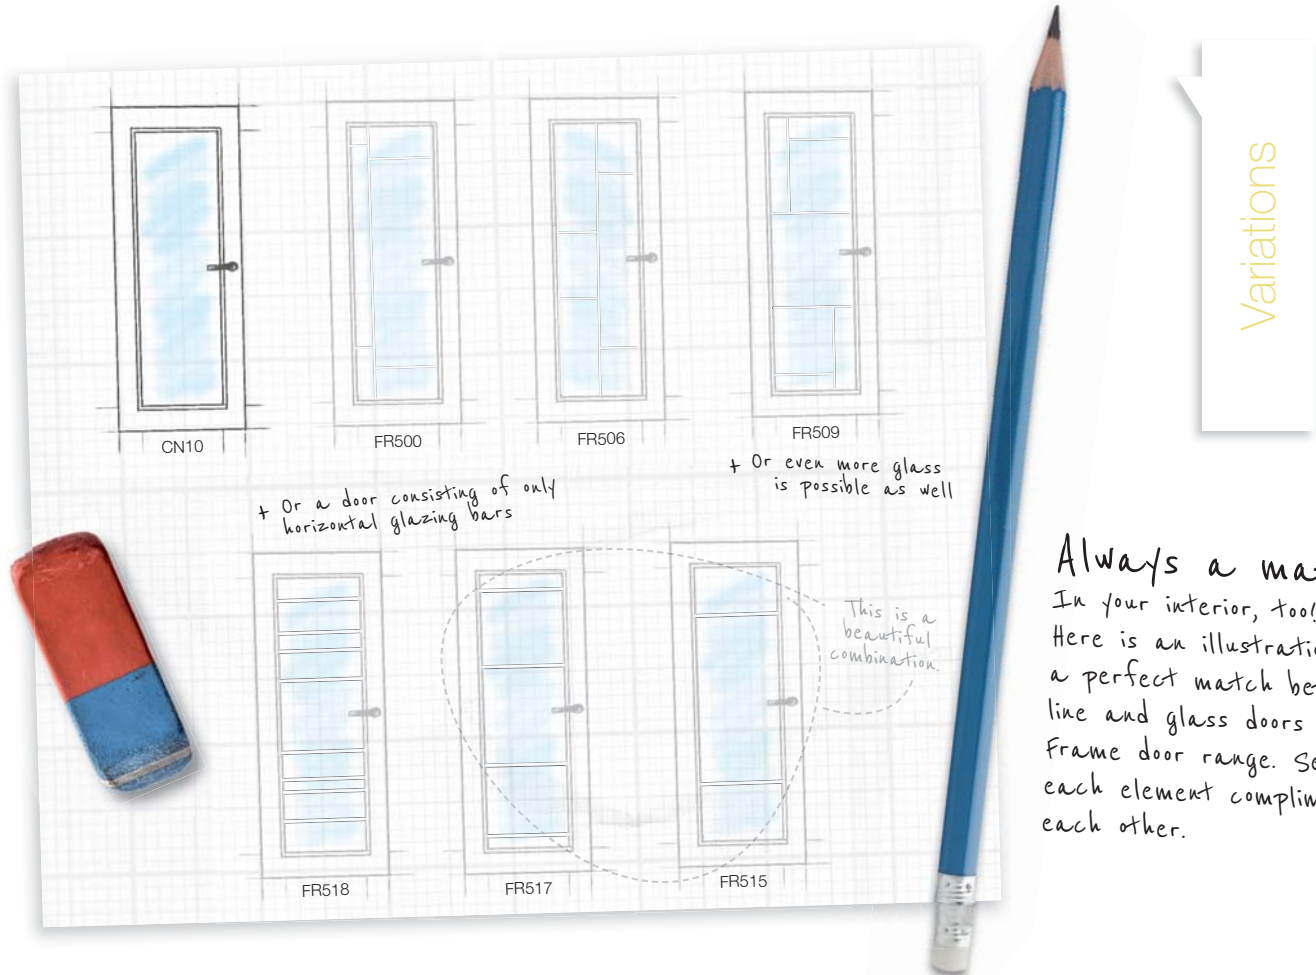

>> Added value through variation in lines.

NEW: Frame.

New!

Svedex Frame, FR505

Frame your life!

Designed from a totally new perspective.

Anyone can create a door that fits their design needs. Numerous variations with stylistic lines and versatile glass sections. You will encounter no problems when combining our line doors and glass doors. You don't have to worry about style inconsistencies.

>> Continue reading **page 66.**

Simply choose what you want. More or less glass?

Always a match!
In your interior, too!
Here is an illustration showing a perfect match between the line and glass doors from the Frame door range. See how each element compliments each other.