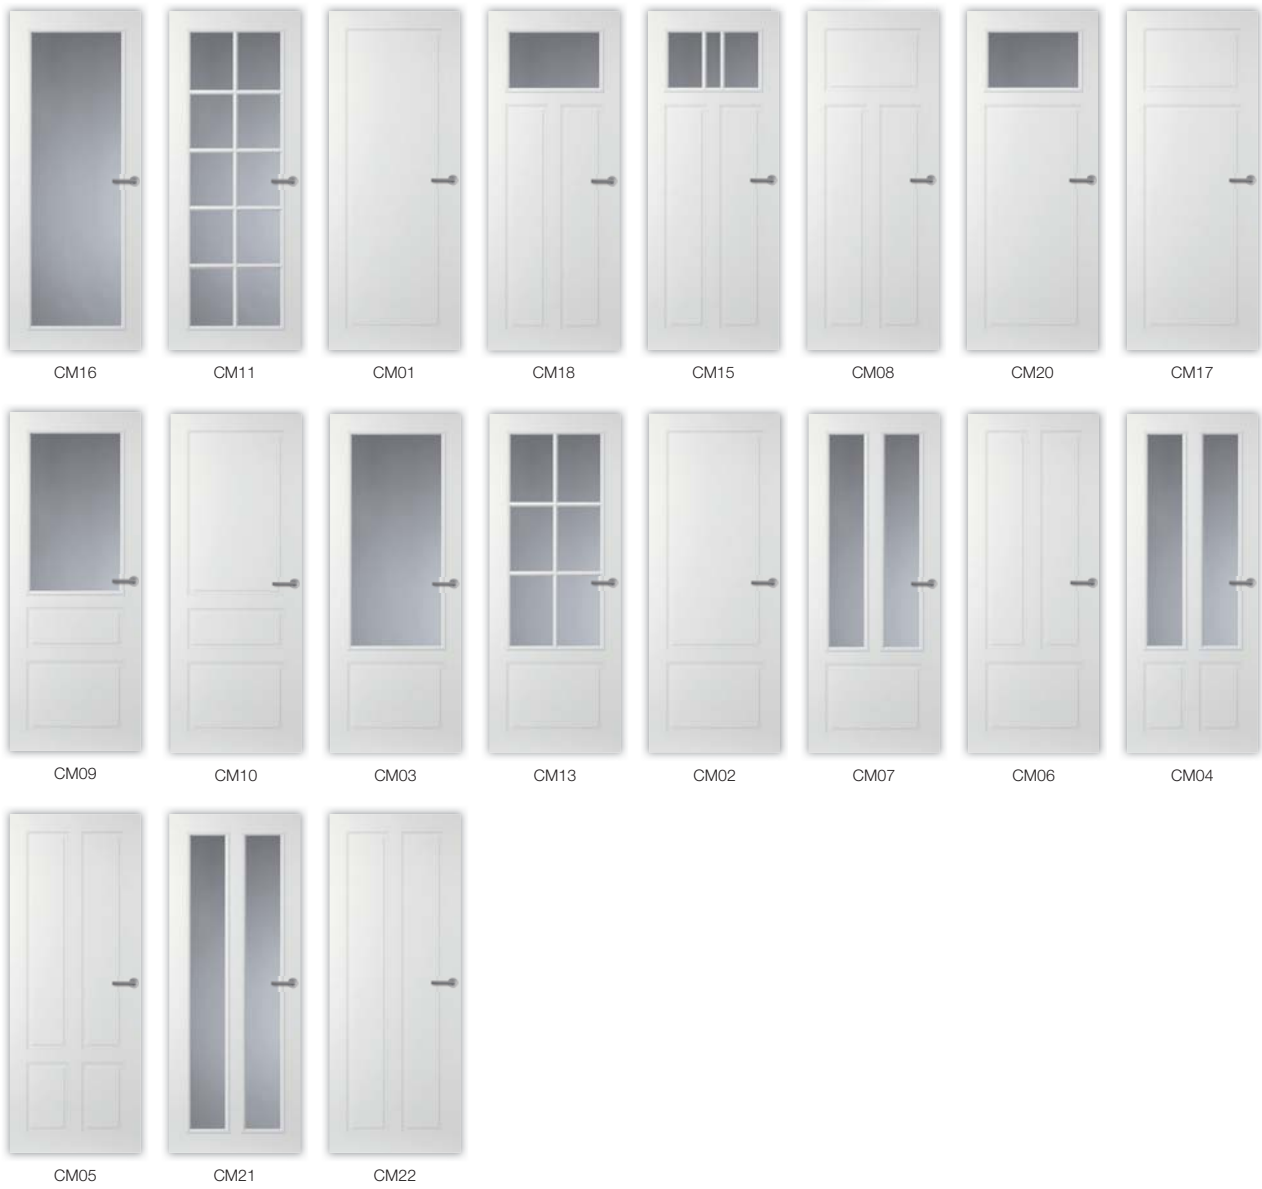

Overview of the TREND doors.

Overview of the Connect doors.

Overview of the Linea doors.

Overview of the ViVa doors.

* Also available without lines.

Overview of the Linea Metallic doors.

Overview of the Classic doors.

New!

Overview of the Cottage doors.

Overview of the Character doors.

Overview of the Character doors.

CA10

CA03

CA13

CA02

CA07

CA06

CA04

CA05

Overview of the Charmant doors.

CM16

CM11

CM01